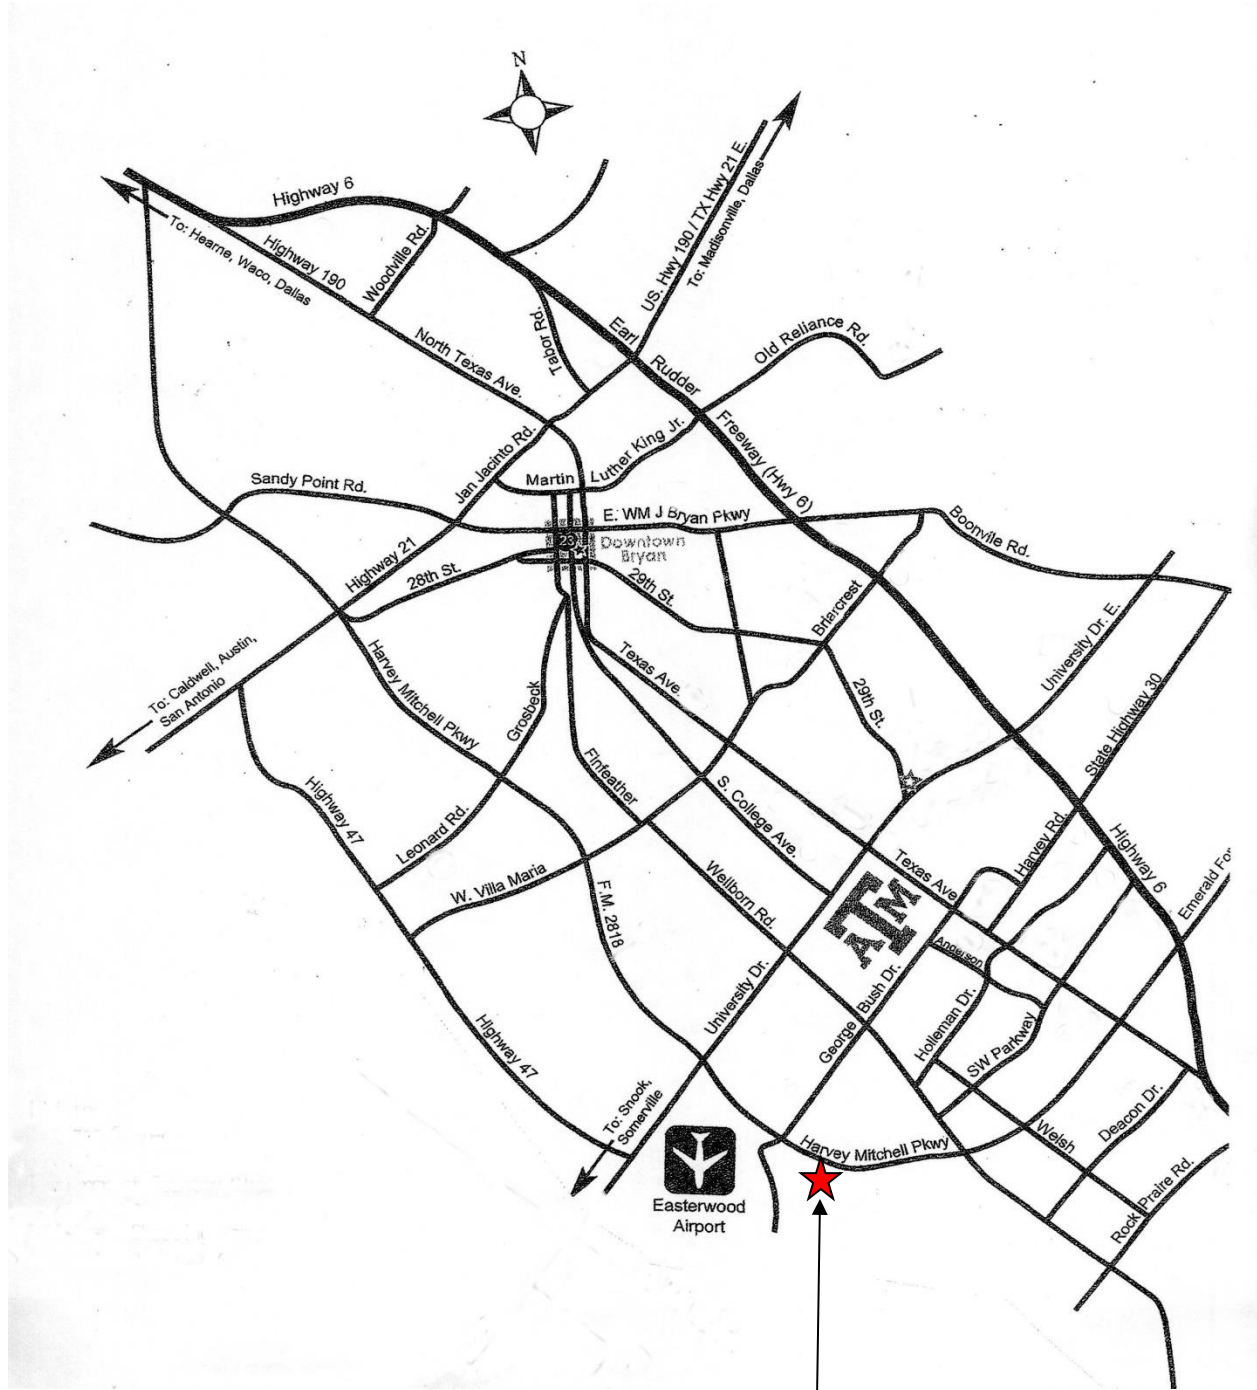

Texas A&M University Poultry Research Center (see map below)
1202 Harvey Mitchell Parkway South
College Station, TX

TAMU Poultry Research Center
(corner of Harvey Mitchell Parkway
and Luther Street)