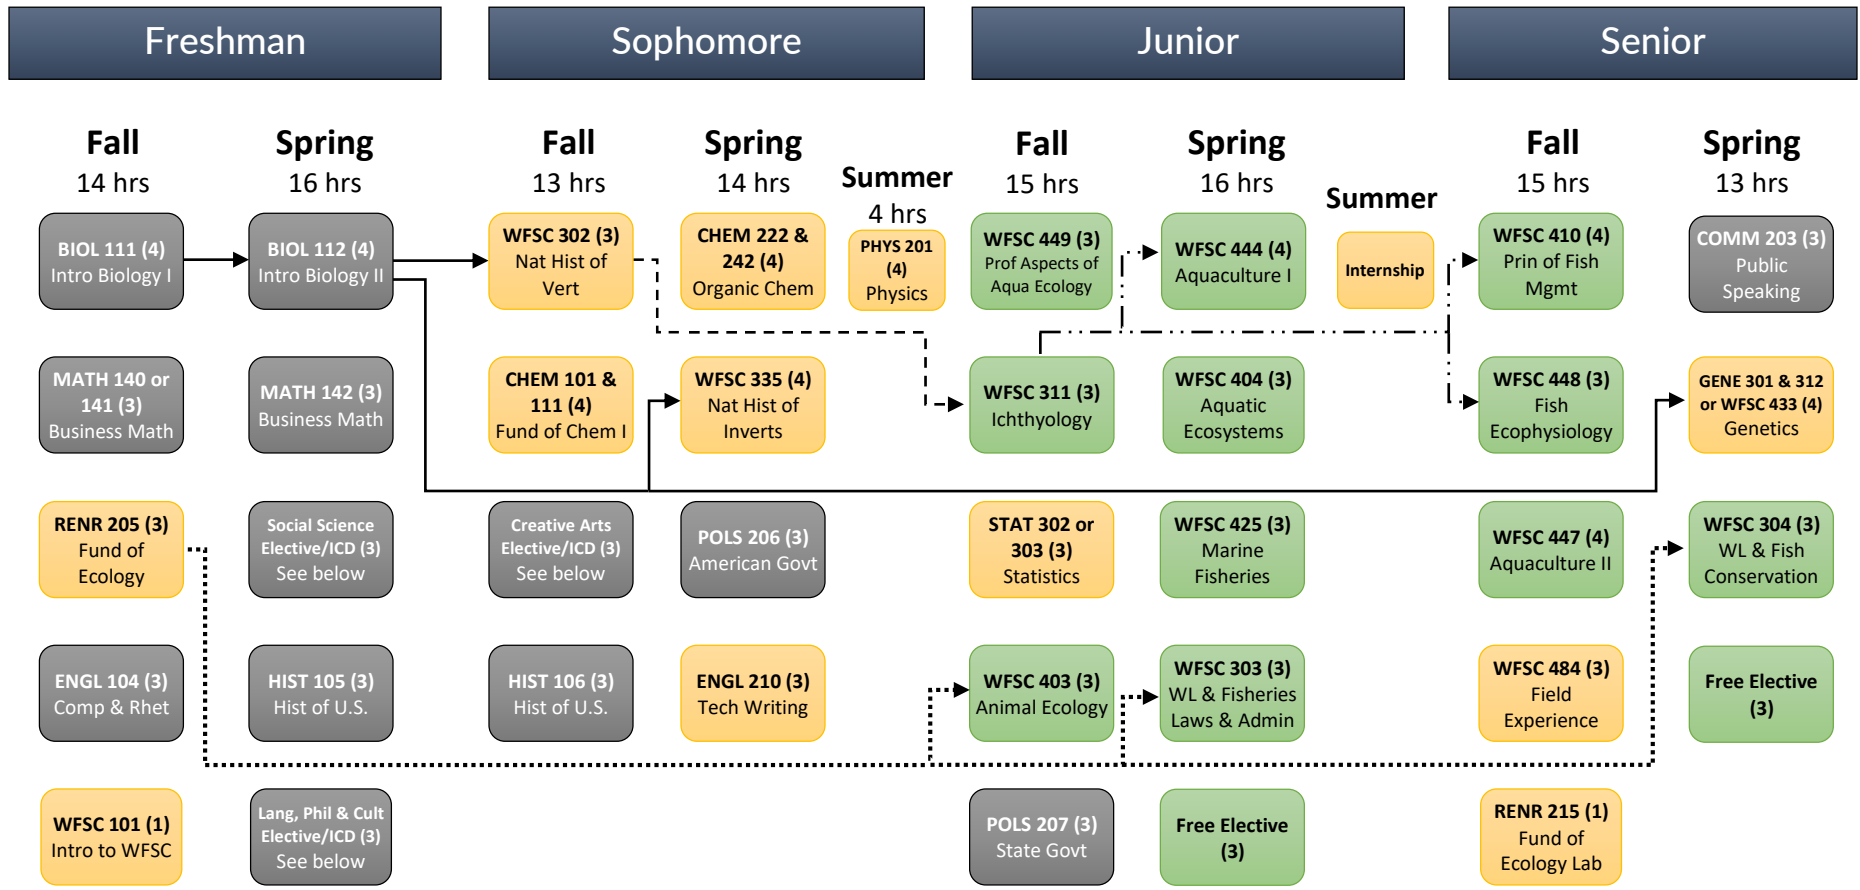

Fisheries, Aquaculture & Aquatic Sciences

Recommended Degree Plan

Electives
 See core.tamu.edu to view electives for:

- Social Science
- Language, Philosophy & Culture
- Creative Arts

Courses marked "Yes" in far right ICD column count as an International & Cultural Diversity (ICD) credit in addition to elective credit.

- University core curriculum
- WFSC core curriculum
- Emphasis courses
- BIOL 111 & 112 prerequisite
- WFSC 302 prerequisite
- RENR 205 prerequisite
- WFSC 311 prerequisite