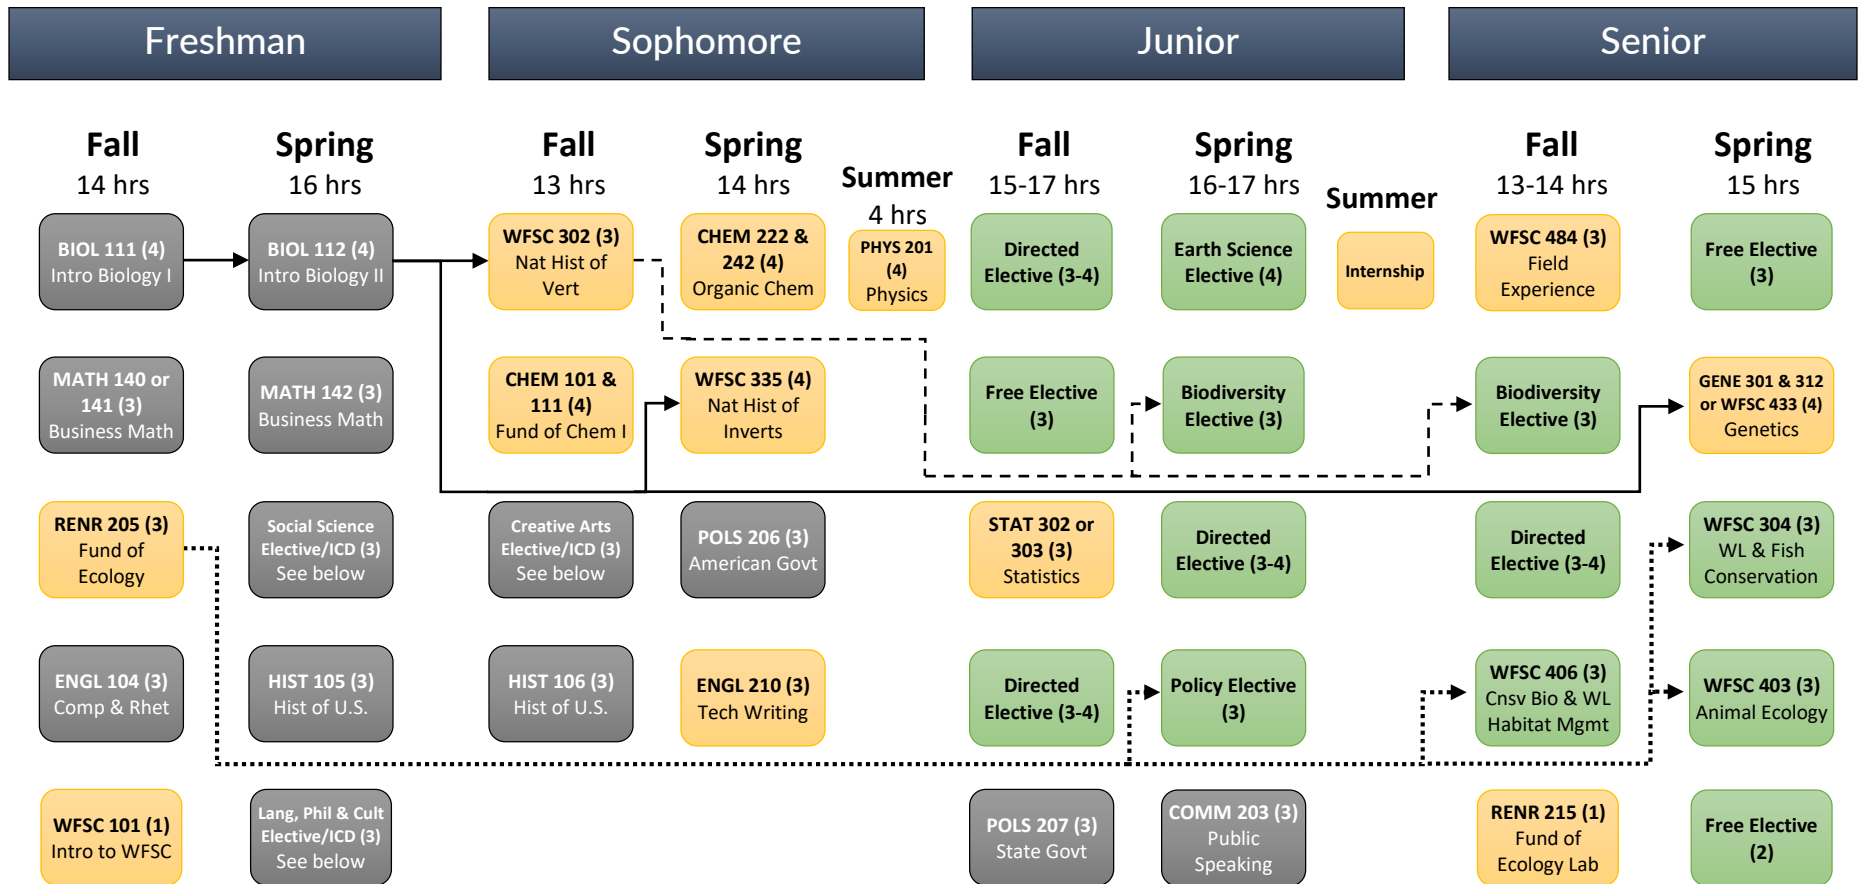

Wildlife Conservation Biology

Recommended Degree Plan

Electives
See core.tamu.edu to view electives for:

- Social Science
- Language, Philosophy & Culture
- Creative Arts

Courses marked "Yes" in far right ICD column count as an International & Cultural Diversity (ICD) credit in addition to elective credit.

- University core curriculum
- WFSC core curriculum
- Emphasis courses
- BIOL 111 & 112 prerequisite
- WFSC 302 prerequisite
- RENR 205 prerequisite