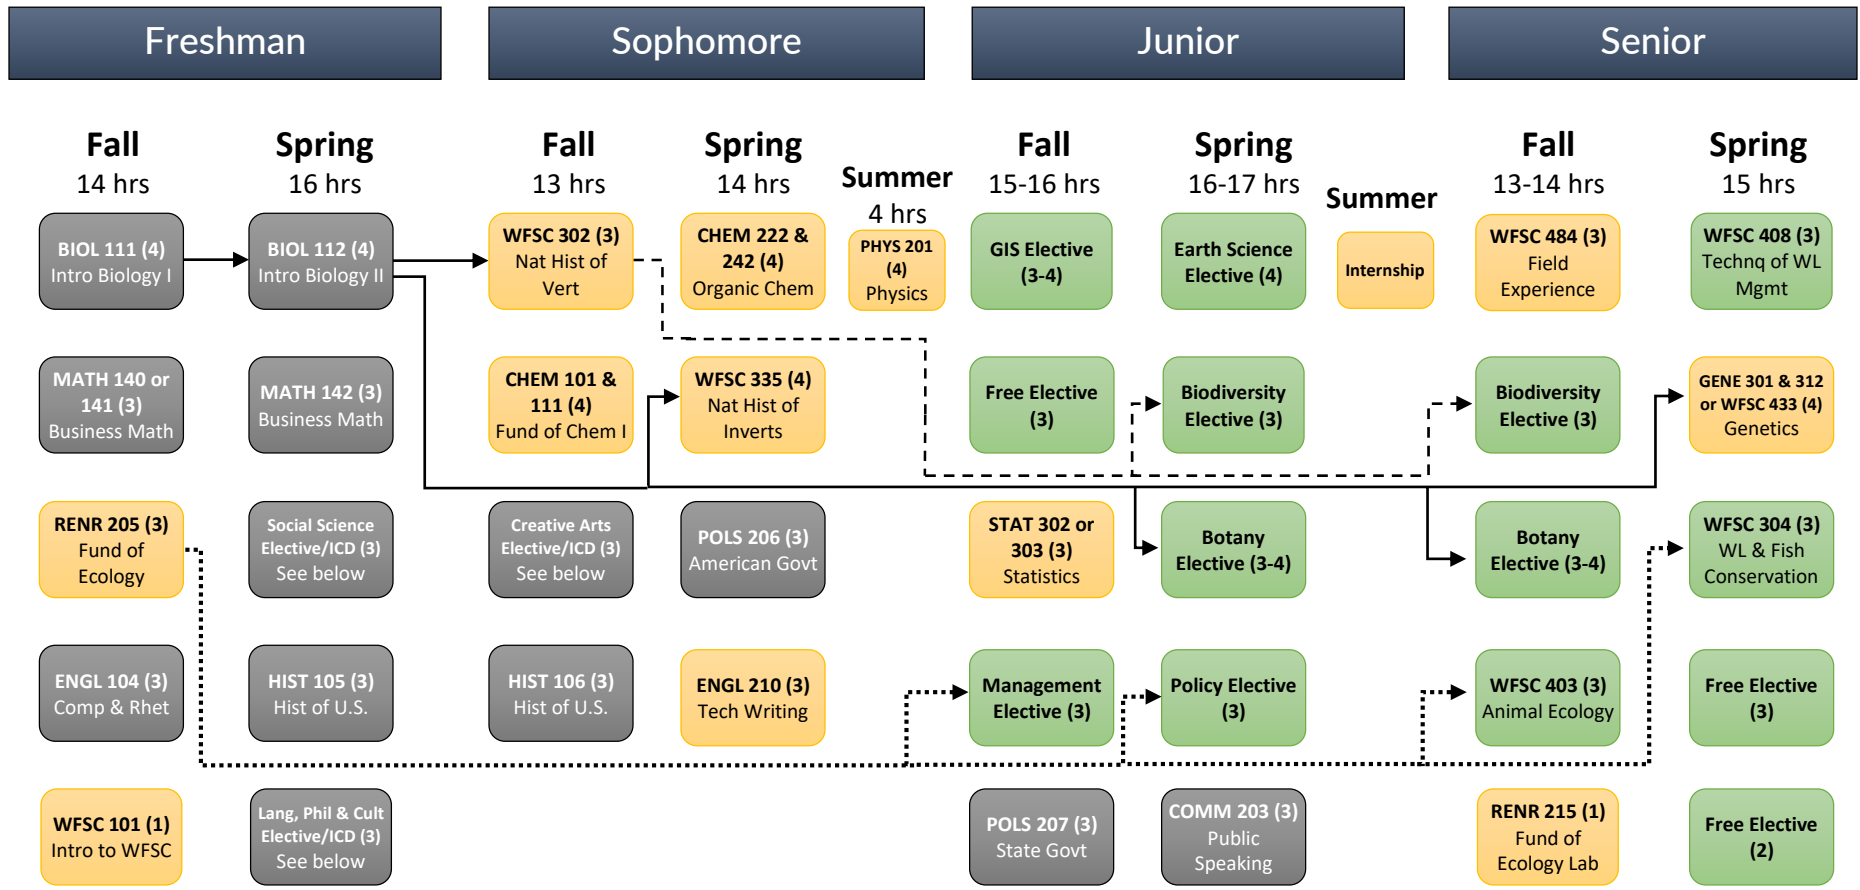

Wildlife Ecology Emphasis

Recommended Degree Plan

Electives

See core.tamu.edu to view electives for:

- Social Science
- Language, Philosophy & Culture
- Creative Arts

Courses marked "Yes" in far right ICD column count as an International & Cultural Diversity (ICD) credit in addition to elective credit.