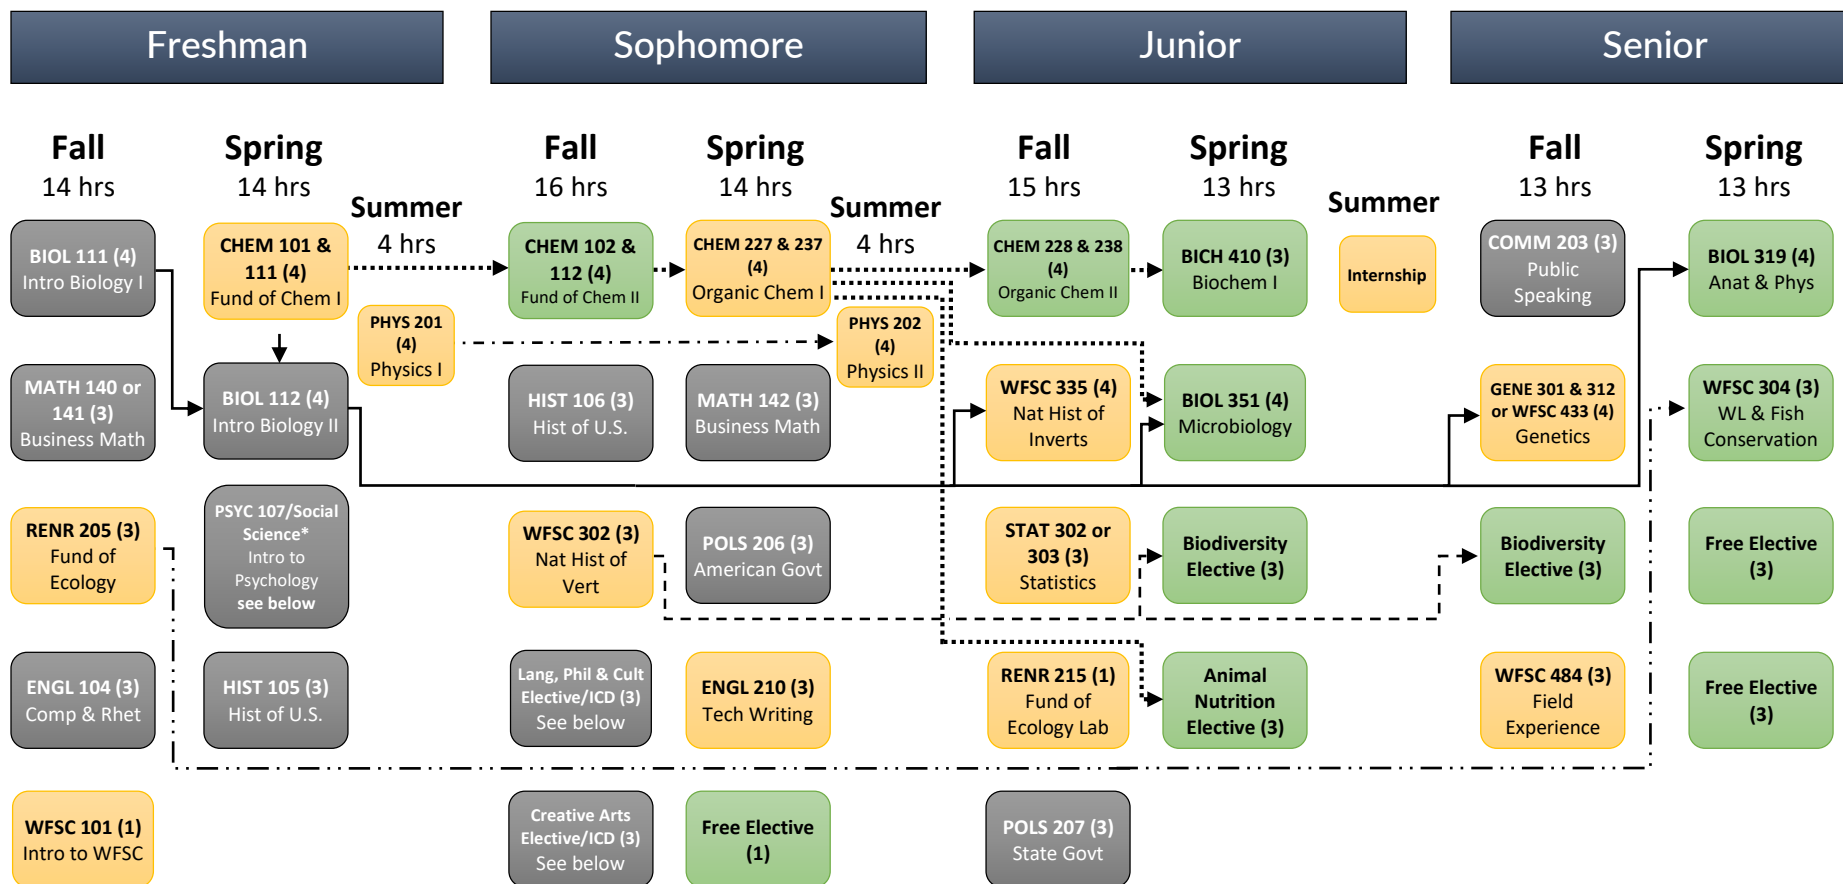

Vertebrate Zoology

Recommended Degree Plan

Electives

See core.tamu.edu to view electives for:

- Social Science
- *PSYC 107 - highly recommended prerequisite for vet and other pre-professional schools
- Language, Philosophy & Culture
- Creative Arts

Courses marked "Yes" in far right ICD column count as an International & Cultural Diversity (ICD) credit in addition to elective credit.