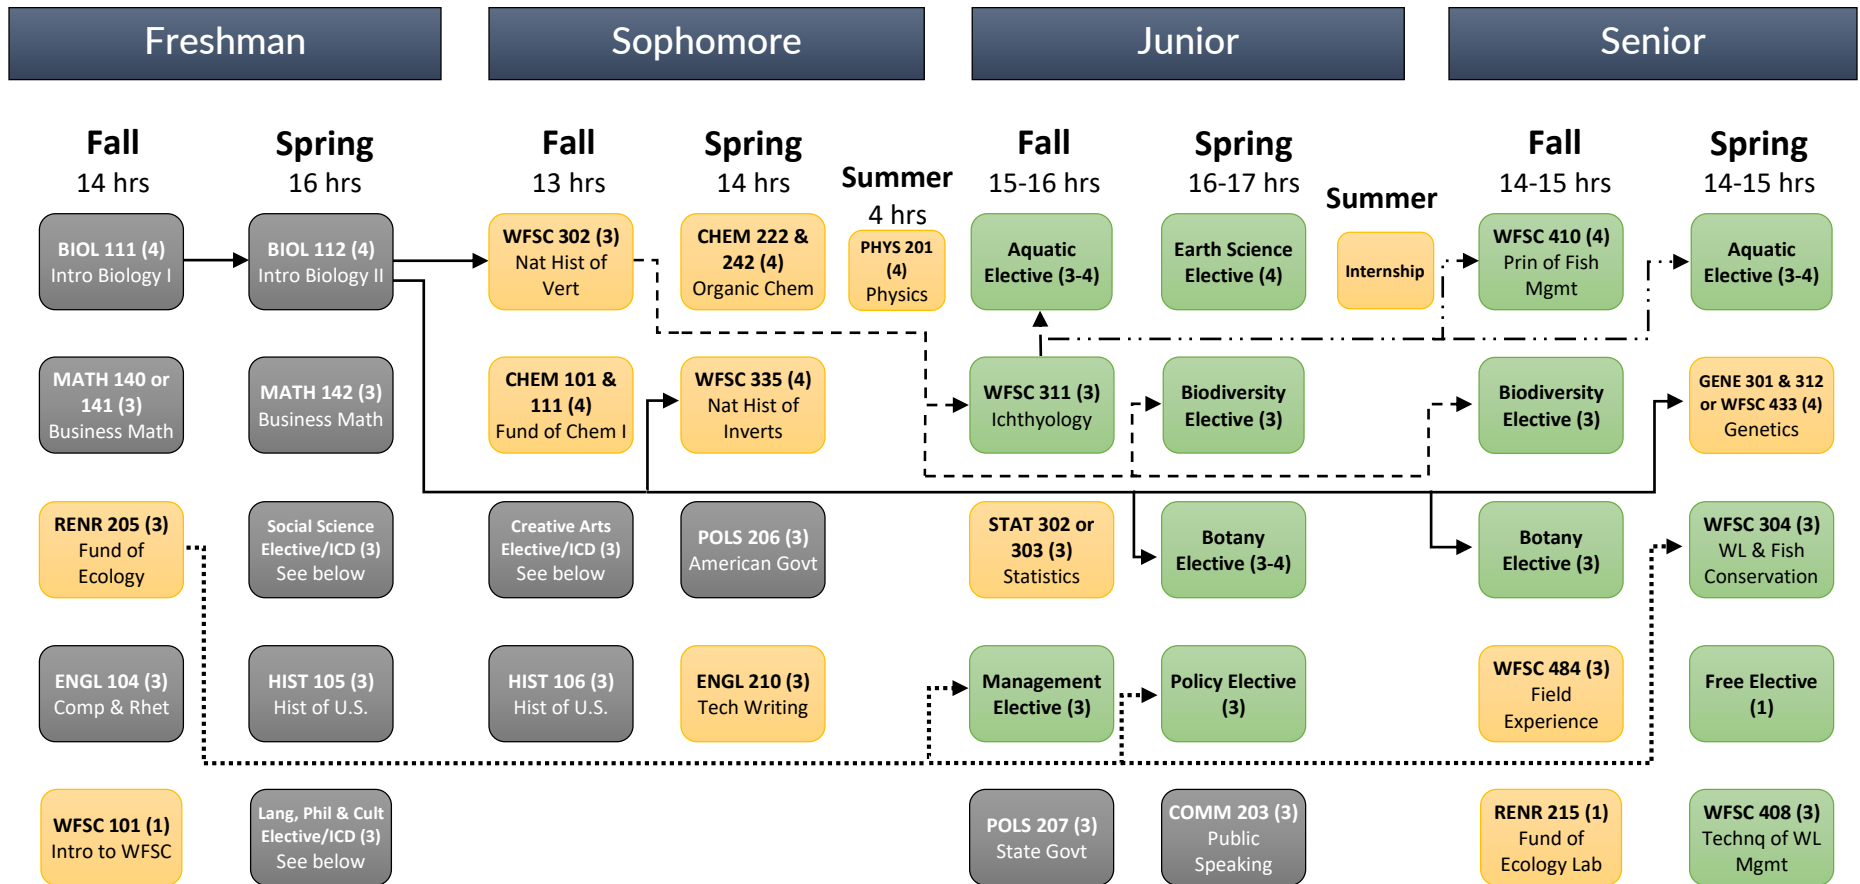

Wildlife & Fisheries Management Emphasis

Recommended Degree Plan

Electives
See core.tamu.edu to view electives for:

- Social Science
- Language, Philosophy & Culture
- Creative Arts

Courses marked "Yes" in far right ICD column count as an International & Cultural Diversity (ICD) credit in addition to elective credit.

- University core curriculum
- WFSC core curriculum
- Emphasis courses
- BIOL 111 & 112 prerequisite
- WFSC 302 prerequisite
- RENR 205 prerequisite
- WFSC 311 prerequisite